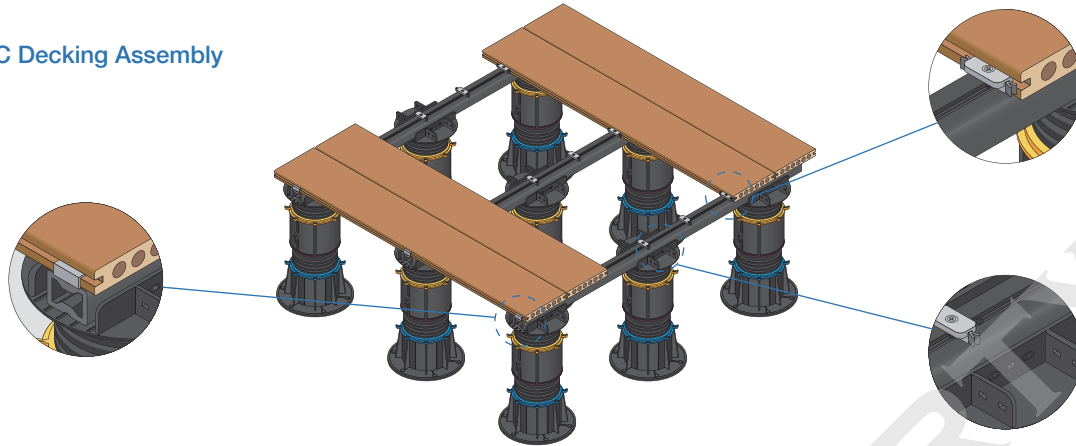

RHINO®
Strive for perfection!

Product Ranges

iPed® Outdoor Adjustable Pedestal

Pedestal

Pedestal with spacer tabs

Pedestal with terrace joist

- 1 Support head**
The head, with diameter of 150 mm and surface area of 177 cm² can be fitted with various accessories to cater for different applications
- 2 Adjusting ring**
The adjustment ring allows for easy fine-tuning of the height of the pedestal even with a load placed on top and also it locks the pedestal at required height.
- 3 Couplers**
The Rhino coupler is used to extend the height over 150mm. Two integrated tabs on either side allow for mechanical fixation (cross-wire bracing) where needed.
- 4 Base**
Base diameter 200mm, surface area 314cm² The base can be simply positioned or fixed to any substrate where needed. The head, coupler and the base are equipped with a safety inter-locking system.

Applications

- Terraces
- Balconies
- Pool decks
- Water features

Product Ranges

iPed® Outdoor Adjustable Pedestal

System

WPC Decking Assembly

Stone Tiles Assembly

PMD Series Performance Criteria