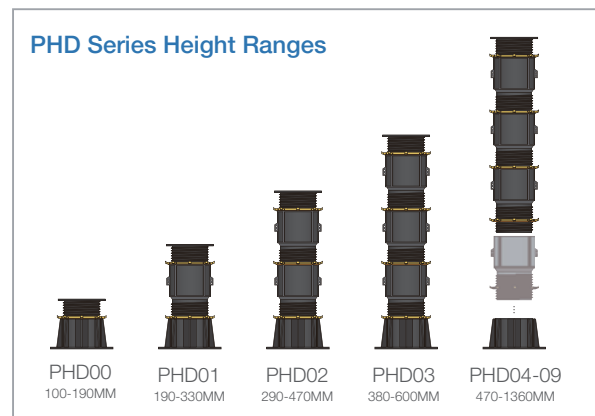

Applications

- Terraces
- Balconies
- Pool decks
- Water features