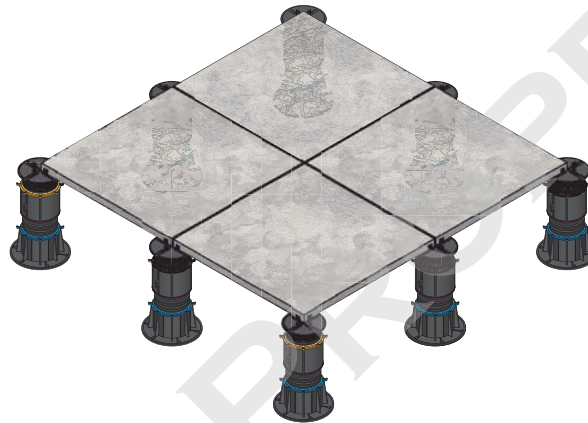

Stone Tiles Assembly

PMD Series Performance Criteria

Model No.	Performance Grades	Height Ranges	Static Load			Ultimate Load		
			1 Circle*	1/2 Circle*	1/4 Circle*	1 Circle*	1/2 Circle*	1/4 Circle*
PMD-MINI	Medium Duty	46-70mm	2930 kg	2630 kg	2310 kg	3530 kg	3280 kg	2990 kg
PMD00	Medium Duty	105-135mm	2930 kg	2630 kg	2310 kg	3530 kg	3280 kg	2990 kg
PMD01	Medium Duty	220-355mm	1900 kg	1790 kg	1600 kg	2500 kg	2520 kg	2220 kg
PMD02	Medium Duty	295-460mm	1690 kg	1450 kg	1290 kg	2310 kg	2190 kg	1840 kg
PMD03	Medium Duty	370-560mm	1580 kg	1340 kg	1210 kg	2130 kg	1970 kg	1640 kg

PHD Series Performance Criteria

Model No.	Performance Grades	Height Ranges	Static Load			Ultimate Load		
			1 Circle*	1/2 Circle*	1/4 Circle*	1 Circle*	1/2 Circle*	1/4 Circle*
PHD00	Heavy Duty	100-190mm	3320 kg	2140 kg	1750 kg	4230 kg	2640 kg	2340 kg
PHD01	Heavy Duty	190-330mm	3070 kg	1910 kg	1580 kg	3990 kg	2460 kg	2100 kg
PHD02	Heavy Duty	290-470mm	2960 kg	2030 kg	1530 kg	3890 kg	2410 kg	2040 kg
PHD03	Heavy Duty	380-600mm	2920 kg	1970 kg	1500 kg	3820 kg	2370 kg	1980 kg
PHD04-09	Heavy Duty	470-1360mm	2890 kg	1900 kg	1470 kg	3780 kg	2320 kg	1940 kg