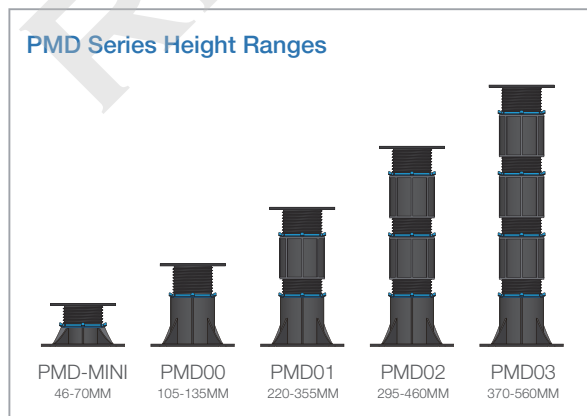

Applications

- Terraces
- Balconies
- Pool decks
- Water features